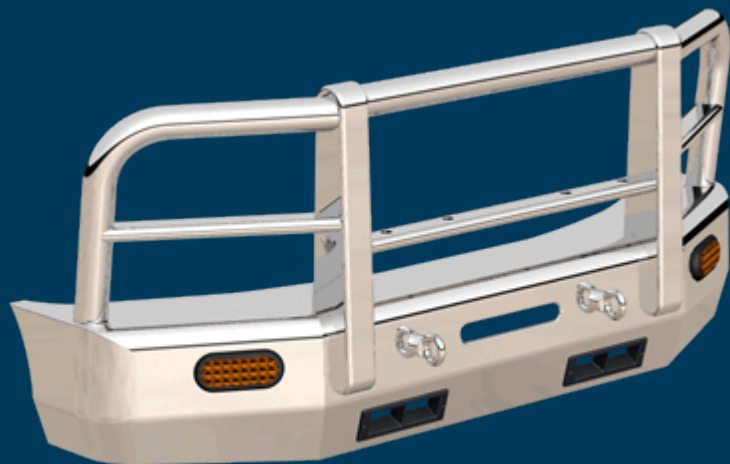

Pickup Truck Products

YOUR SELECTED TRUCK:

HERD AERO LT

Pickups need protection too – with HERD’s Aero LT, you do more than enhance the look of your truck. You get serious wildlife collision protection.

View Aero LT Product Slideshow Presentation.

Chosen Options

No Signal Lights

Typical Buyer

Oilfield, logging, service industry, anyone who drives in areas where animal collisions are a problem.

Benefits

Superior front-end protection and distinctive styling for today’s full sized pickups.

Product Features

- ▶ Eyebolts
- ▶ 3" Tube
- ▶ Oval Tube
- ▶ OEM Light Mounting Provisions
- ▶ Herd's Mirror Polish