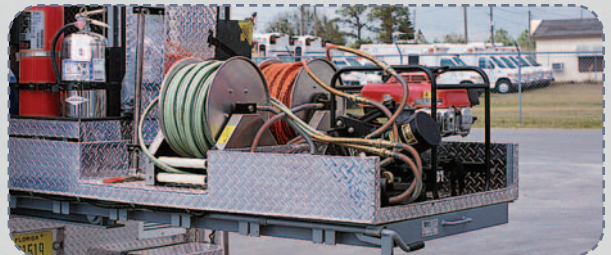

INTRODUCING THE WHEELED COACH **StrikeForce Series**

The New StrikeForce Series leverages Wheeled Coaches' 30 years of emergency vehicle experience and combines it with state-of-the-art engineering resources to provide departments with the confidence needed when choosing their next Law Enforcement vehicle.

Our ISO 9001:2000 certified manufacturing plant ensures you the highest production quality and long-term reliability every time. And with hundreds of chassis in stock Wheeled Coach provides the fastest delivery dates in the industry.

AVAILABLE CONFIGURATIONS

Ford, Chevrolet, Dodge, Freightliner, Navistar and Custom Chassis.

Emergency Service / Command Post / Blood Alcohol Testing / Field Forensics Lab / S.W.A.T.